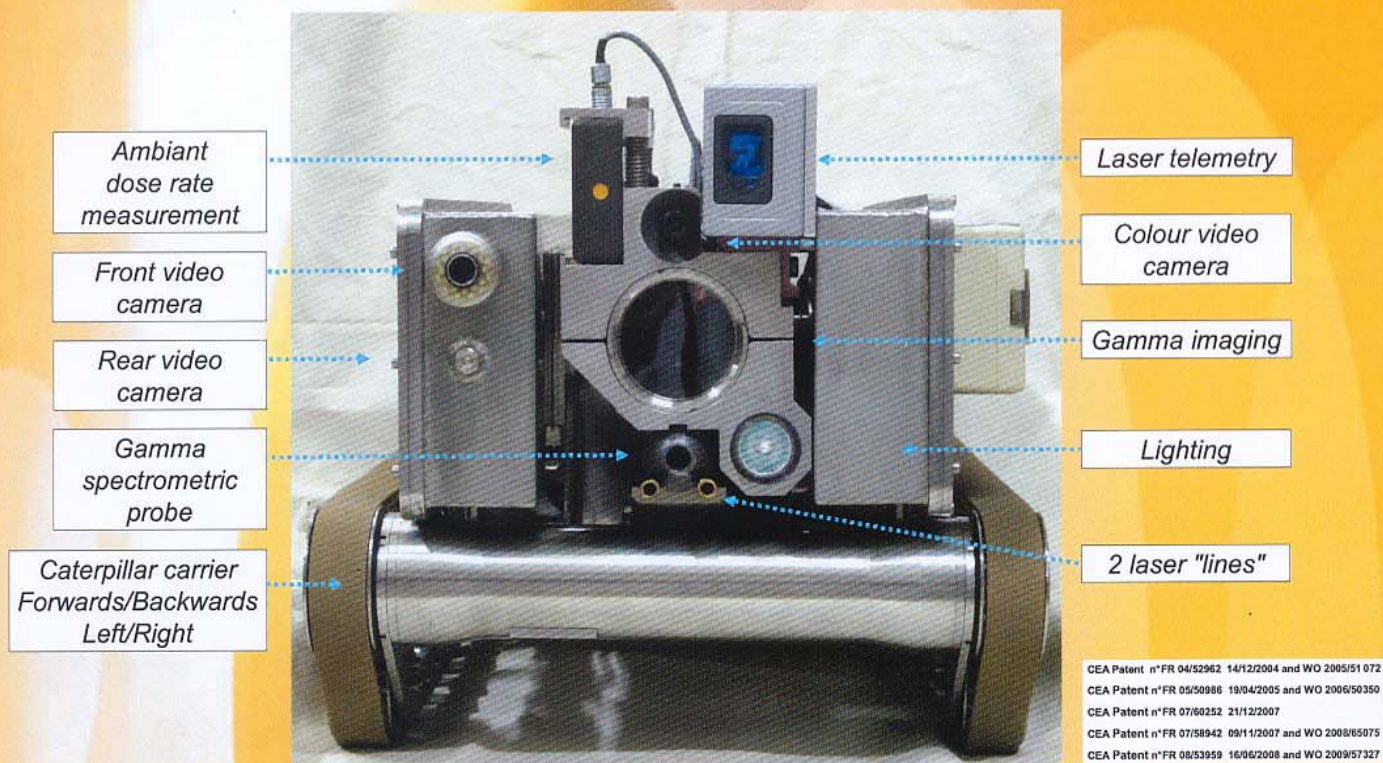

## RICA 3: Blind Cell Inspection Robot

CEA DEN/DEIM/SEIA (MARCOULE centre - France) has developed a new inspection robot in collaboration with the company CYBERIA (France). The carrier « RICA 3 » (an acronym which translates as BCIR Blind Cell Inspection Robot n°3) allows physical and radiological inspection of nuclear cells by using classic and nuclear measurement equipment in order to prepare the dismantling of the cells.

### RICA 3: A nuclear measurement instrument portable package

Weight: 90 kg. Speed: 0 to 5 m.min<sup>-1</sup> (0 to 30 ft.min<sup>-1</sup>)

TECHNICAL SPECIFICATIONS

<b>DESIGNATION</b>	<b>CRAWLER RICA 3</b>
<i>Motor power</i>	300 W
<i>Robot power supply</i>	28 V DC
<i>Tracks</i>	OUI
<i>Speed</i>	Proportional
<i>Material</i>	Stainless steel 304 L
	<b>TILT AXIS for CAMERA GAMMA</b>
<i>Axis</i>	90° with limit switch
<i>Electronic</i>	multiplex through coaxial cable
	<b>CRAWLER CAMERA</b>
	2 : 1 in FRONT and 1 BACK
<i>Sensor</i>	CCD colour 1/4 " 752 (H) x 582 (V)
<i>Resolution</i>	350 TV Lines
<i>Sensitivity</i>	0.4 Lux
<i>Focal</i>	Field of view (H)72°(V) 57
<i>Lighting</i>	White leds
<i>Equipment</i>	GAMMA CAMERA from CANBERRA (CEA licence) SAPHYMO radiation probe Laser telemeter Gamma SPECTRO
<i>Dimensions ( L x W x H ) mm</i>	<b>570 x 420 x:330</b>

<b>DESIGNATION</b>	<b>VISUCASE</b>
Power supply	90-230 Volts AC 50 - 60 Hz
Dimensions	(H)210 mm x (L)435 mm x (W)320 mm
Weight	14 Kg
Equipment	<i>In Front</i> Push buttons for camera functions and Tilt axis , joystick for carrier forward and backward, potentiometers for adjustable camera lightings , LCD screen Colour