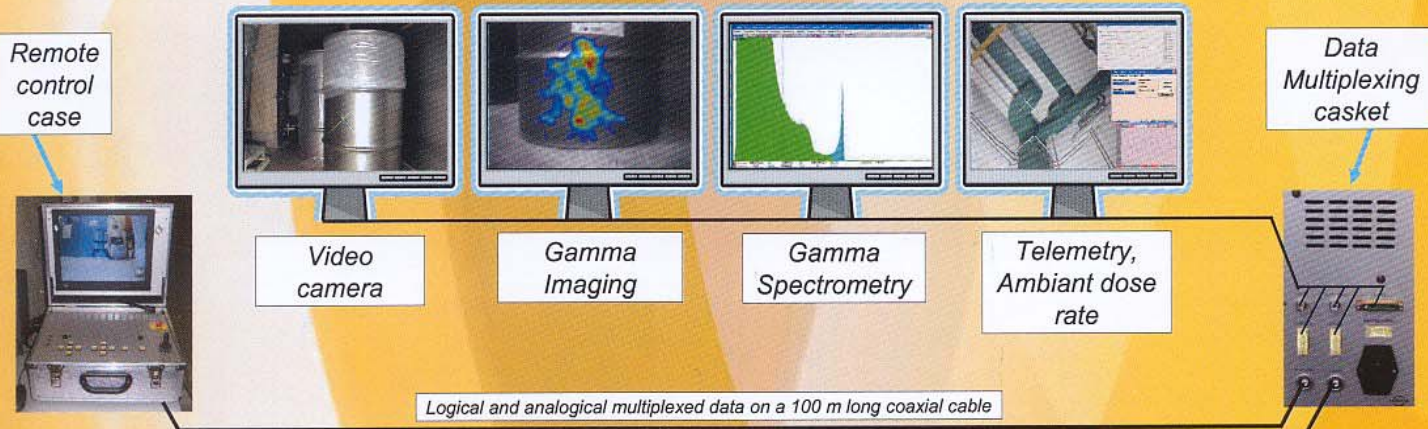

## RICA 3: Blind Cell Inspection Robot

CEA DEN/DEIM/SEIA (MARCOULE centre - France) has developed a new inspection robot in collaboration with the company CYBERIA (France). The carrier « RICA 3 » (an acronym which translates as BCIR Blind Cell Inspection Robot n°3) allows physical and radiological inspection of nuclear cells by using classic and nuclear measurement equipment in order to prepare the dismantling of the cells.

### RICA 3: A nuclear measurement instrument portable package

Weight: 90 kg. Speed: 0 to 5 m.min<sup>-1</sup> (0 to 30 ft.min<sup>-1</sup>)

TECHNICAL SPECIFICATIONS

<b>DESIGNATION</b>	<b>CRAWLER RICA 3</b>
<i>Motor power</i>	300 W
<i>Robot power supply</i>	28 V DC
<i>Tracks</i>	OUI
<i>Speed</i>	Proportional
<i>Material</i>	Stainless steel 304 L
	<b>TILT AXIS for CAMERA GAMMA</b>
<i>Axis</i>	90° with limit switch
<i>Electronic</i>	multiplex through coaxial cable
	<b>CRAWLER CAMERA</b>
	2 : 1 in FRONT and 1 BACK
<i>Sensor</i>	CCD colour 1/4 " 752 (H) x 582 (V)
<i>Resolution</i>	350 TV Lines
<i>Sensitivity</i>	0.4 Lux
<i>Focal</i>	Field of view (H)72°(V) 57
<i>Lighting</i>	White leds
<i>Equipment</i>	GAMMA CAMERA from CANBERRA (CEA licence) SAPHYMO radiation probe Laser telemeter Gamma SPECTRO
<i>Dimensions ( L x W x H ) mm</i>	<b>570 x 420 x:330</b>

<b>DESIGNATION</b>	<b>UMBILICAL</b>
Type	Coaxial cable KX4 50Ω
Length	100 METERS
Winch	Manual with encoder for distance

<b>DESIGNATION</b>	<b>DATA POWER BOX FOR CRAWLER and SYSTEM MANAGEMENT</b>
Type	SAREL in Paint steel
Power supply	90 – 230 V 50-60 Hz
Signals out put	Link with VISUCASE (crawler control unit) Link with a GAMMA computer Link for laser telemeter Link for radiation probe Link for GAMMA spectrometry